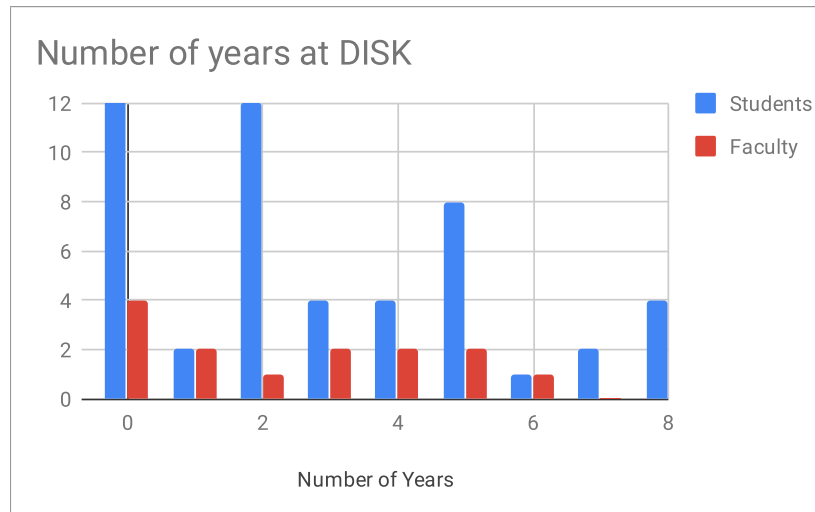

Student Nationalities

American	9%	5
Chinese	2%	1
Chinese/British	2%	1
German	4%	2
Indian	4%	2
South Korean	9%	5
Japanese	53%	30
Japanese Dual	19%	11
American/Japanese	16%	9
Canadian/Japanese	2%	1
German/Japanese	2%	1
	0%	0

Faculty Nationalities

Australia	6%	1
Canada	6%	1
India	6%	1
Japan	12%	2
Netherlands	6%	1
NZ	12%	2
Philippines	6%	1
South Africa	6%	1
Sweden	6%	1
UK	6%	1
USA	29%	5

Years teaching (avg) 17

Years IS teaching (avg) 11

Bachelors	100%	17
Masters	47%	8
Doctorates	6%	1
Licensed Teachers	100%	17

Faculty Qualifications