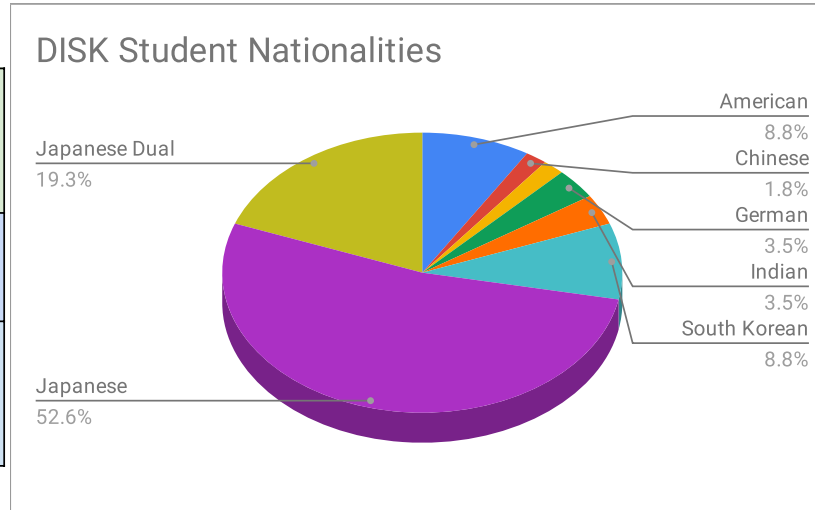

7-Dec	57	27	30
Age (# students)	M	F	
2 (0)	0	0	ES
3 (3)	2	1	18.9m & 9f
4 (3)	2	1	
5 (12)	5	7	18
6 (8)	5	3	MS
7 (5)	2	3	19.8m & 11f
8 (6)	1	5	
9 (10)	4	6	HS
10 (0)	0	0	20.10m & 10 f
11 (7)	4	3	
12 (3)	2	1	39
	47%	53%	

Students live in	57	ES
Kyoto	47%	27
Nara	32%	18
Osaka	19%	11
Shiga	2%	1
Other	0%	0

Years @ DISK	Students	Faculty
0	20	4
1	2	2
2	12	1
3	4	2
4	4	2
5	8	2
6	1	1
7	2	0
8	4	2
9	0	1
10	0	0
11	0	0
	57	17

Students who went to an overseas IS: 34 / 57