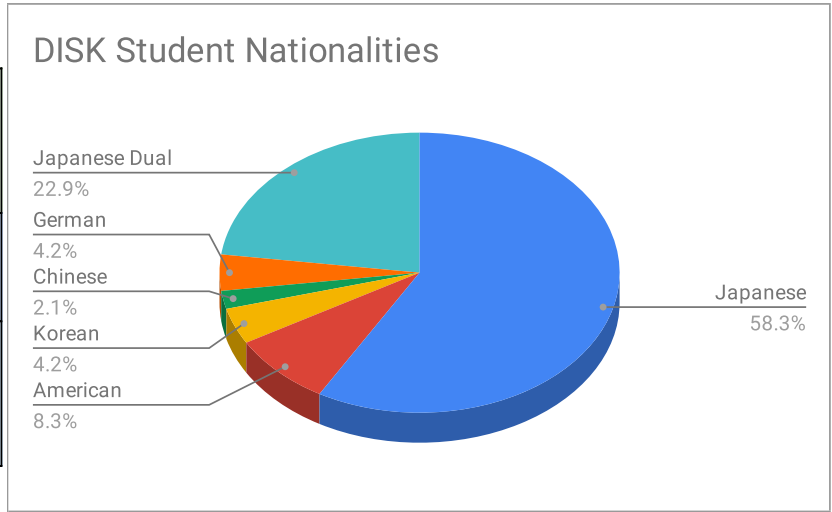

Student Nationalities

Nationality	Percentage	Count
Japanese	58%	28
American	8%	4
Korean	4%	2
Chinese	2%	1
German	4%	2
Japanese Dual	23%	11
American/Japanese	17%	8
Canadian/Japanese	2%	1
German/Japanese	2%	1
Sengal/Japanese	2%	1