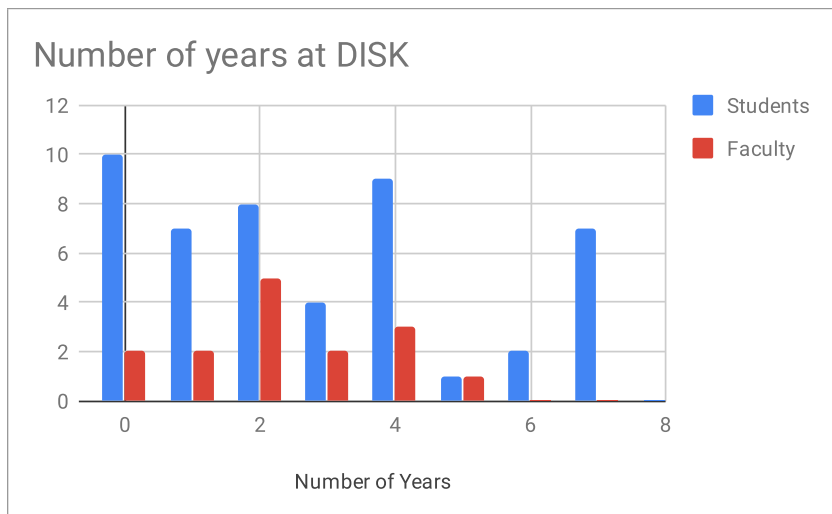

Years teaching (avg) 15.5
Years IS teaching (avg) 10.0

Faculty Degrees

Degree	Percentage	Count
Bachelors	100%	18
Masters	56%	10
Doctorates	0%	0
Licensed Teachers	100%	18